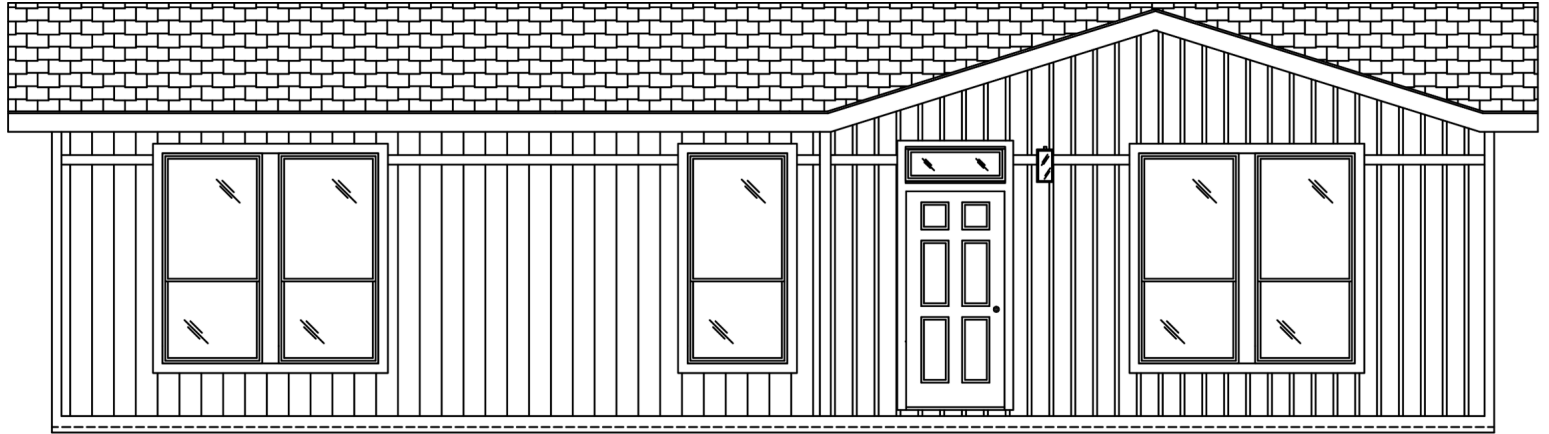

**THE COLUMBIA RIVER
SERIES**

**The Columbia River
2036**

24' x 44'

DIMENSIONS

1,056 sf

LIVING SPACE

3

BEDROOMS

2

BATHROOMS

OVERVIEW

24 Wide with Porch
Option

Heritage Home Center

(425) 353-5464

or **Request Firm Quote**

— EMAIL US

02 FRONT ELEVATION

FRONT SIDEWALL

FRONT ENDWALL

REAR ENDWALL

REAR SIDEWALL